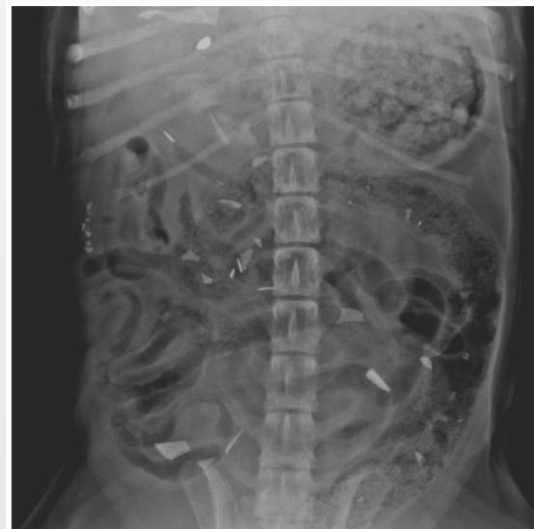

PET OF THE MONTH

Fancy a Glass?

Harry did! In fact he fancied it so much that he ate the whole thing! Harry is a head strong one year old Bernese Mountain Dog who has been keeping his owners on their toes recently. He is one of our Puppy School graduates, so we know and love him well. He has a fascination with cups and glasses and will go out of his way to find any and help with the tidying up!

After realising what happened, his alert owners quickly fed him a large starch meal which encapsulated the glass. This allowed all of the glass fragments to pass through his system without causing any long term damage. We monitored Harry closely and performed several X rays to follow the progress of the fragments. There were a few large pieces, but fortunately he avoided needing surgery to remove them! He is such a cute, friendly boy, that he is very easy to forgive.